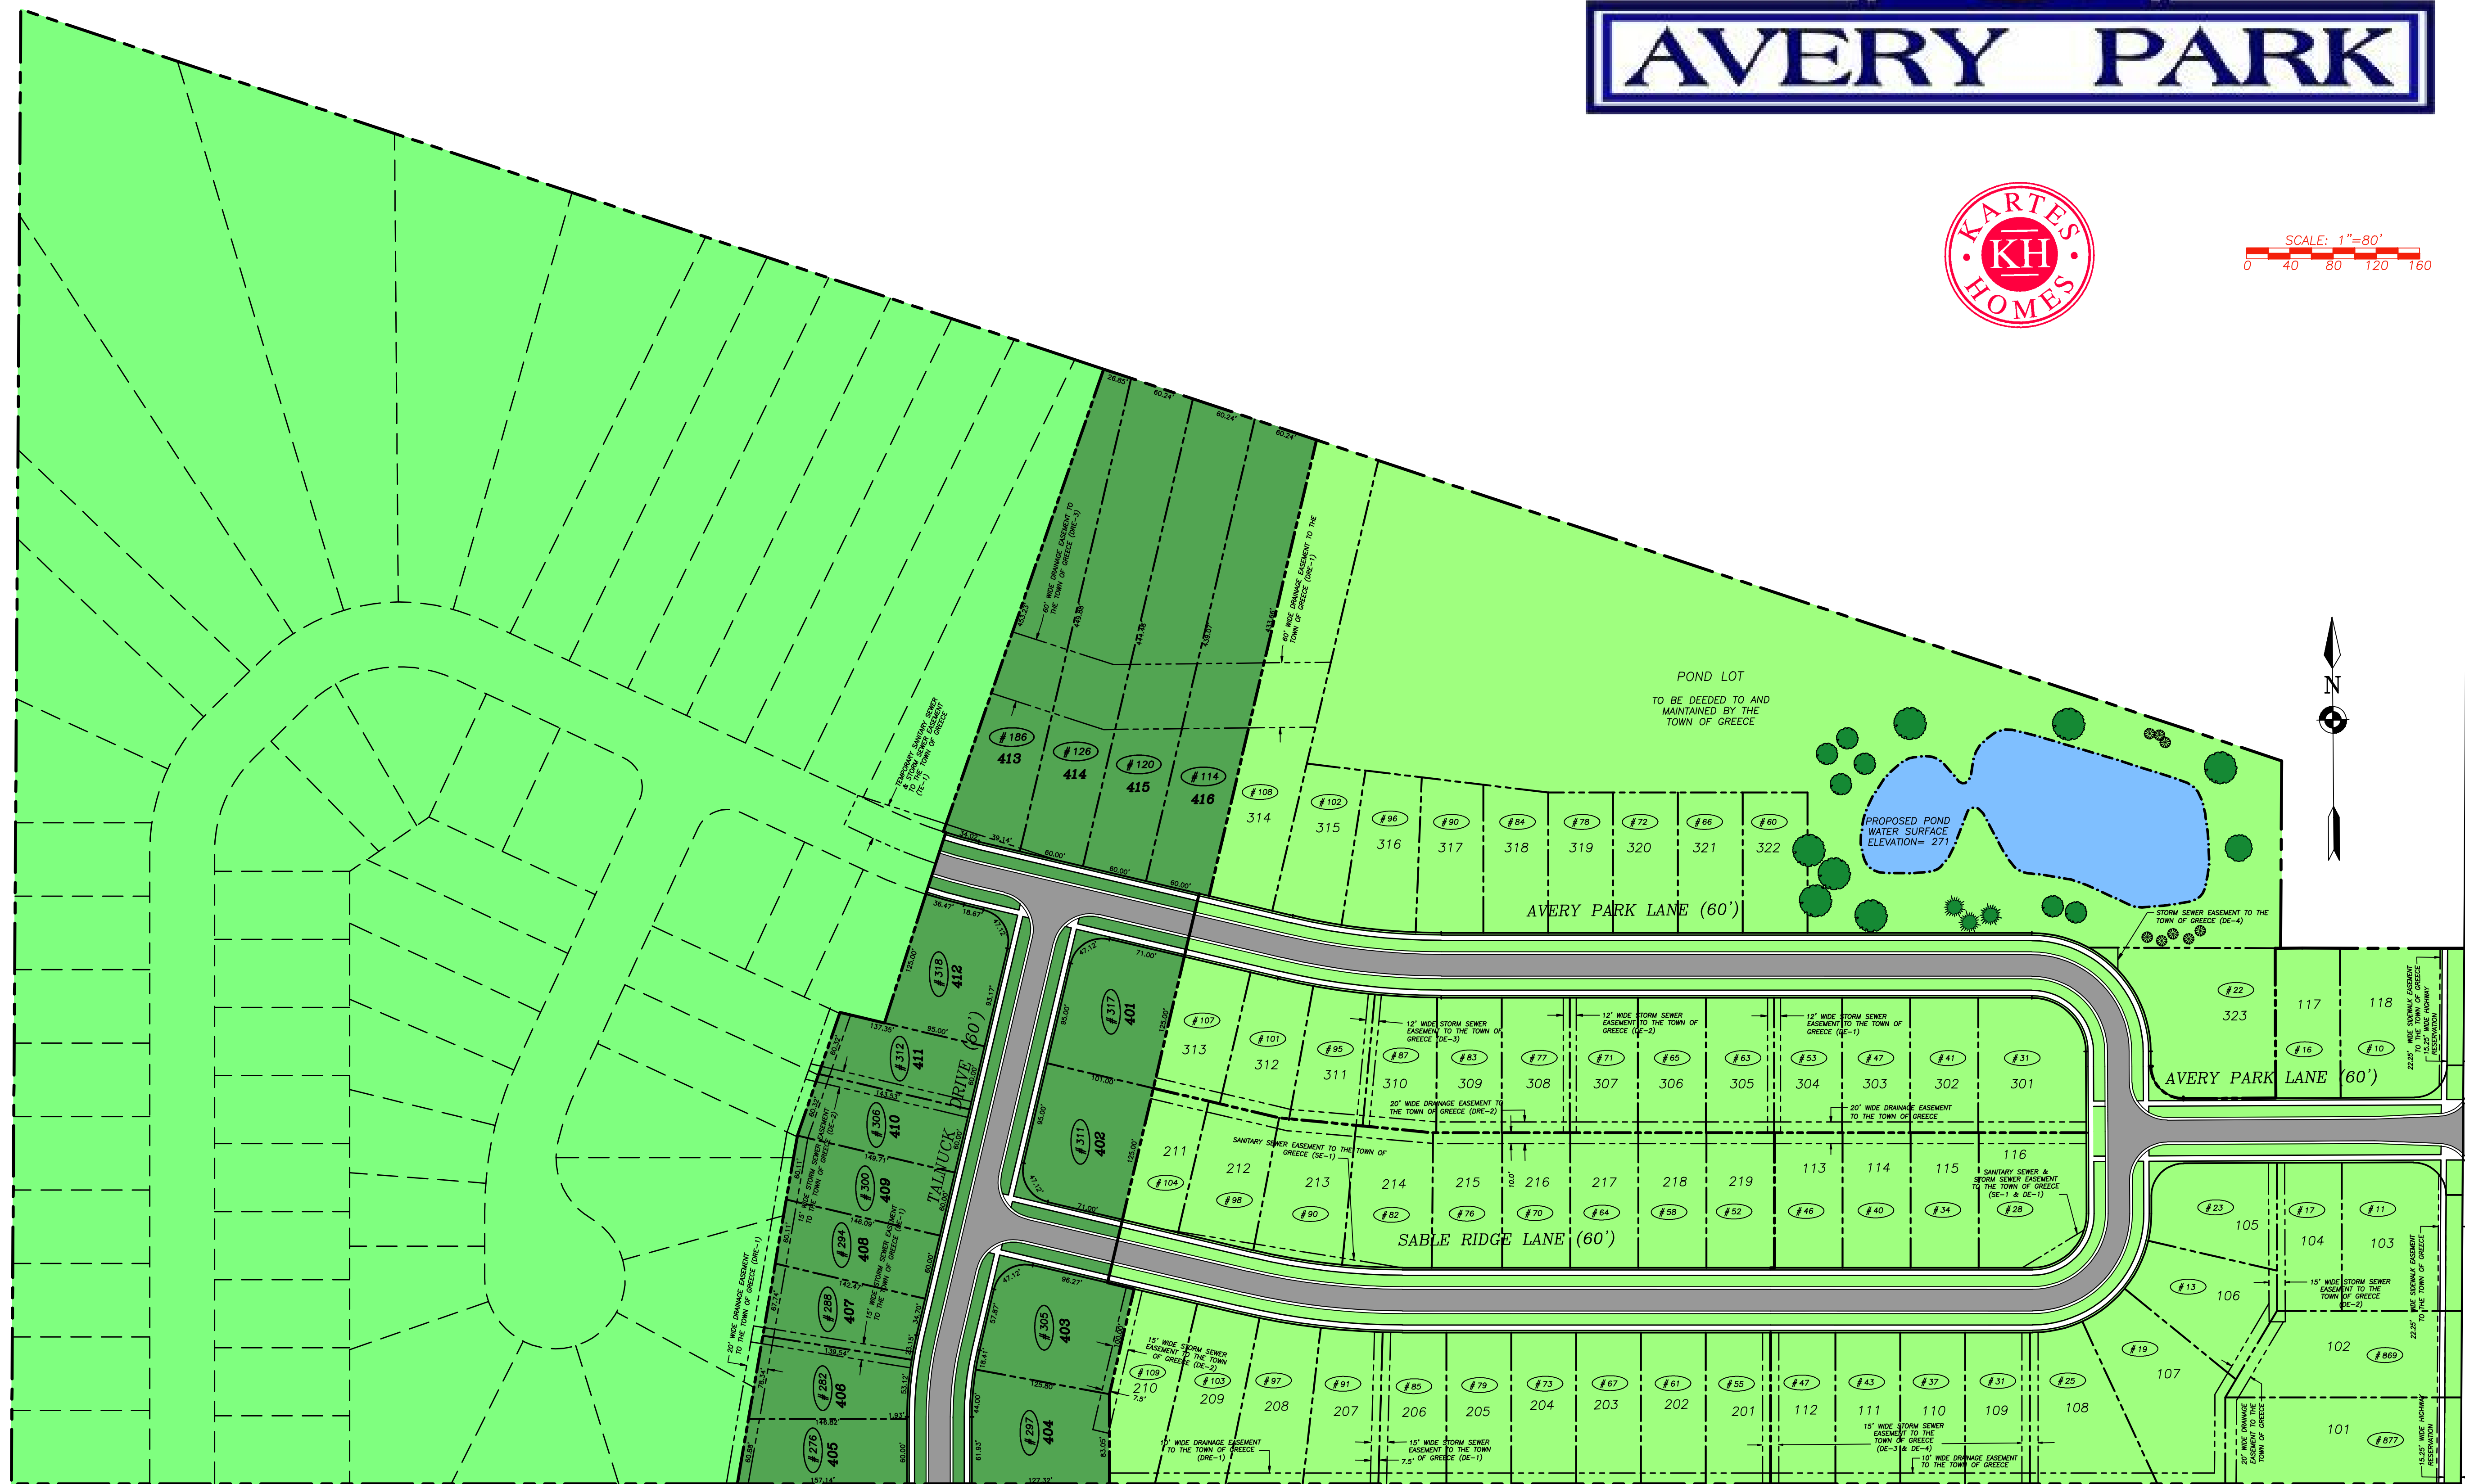

AVERY PARK

SCALE: 1"=80'
0 40 80 120 160

FLYNN ROAD (49.5') COUNTY ROAD 142